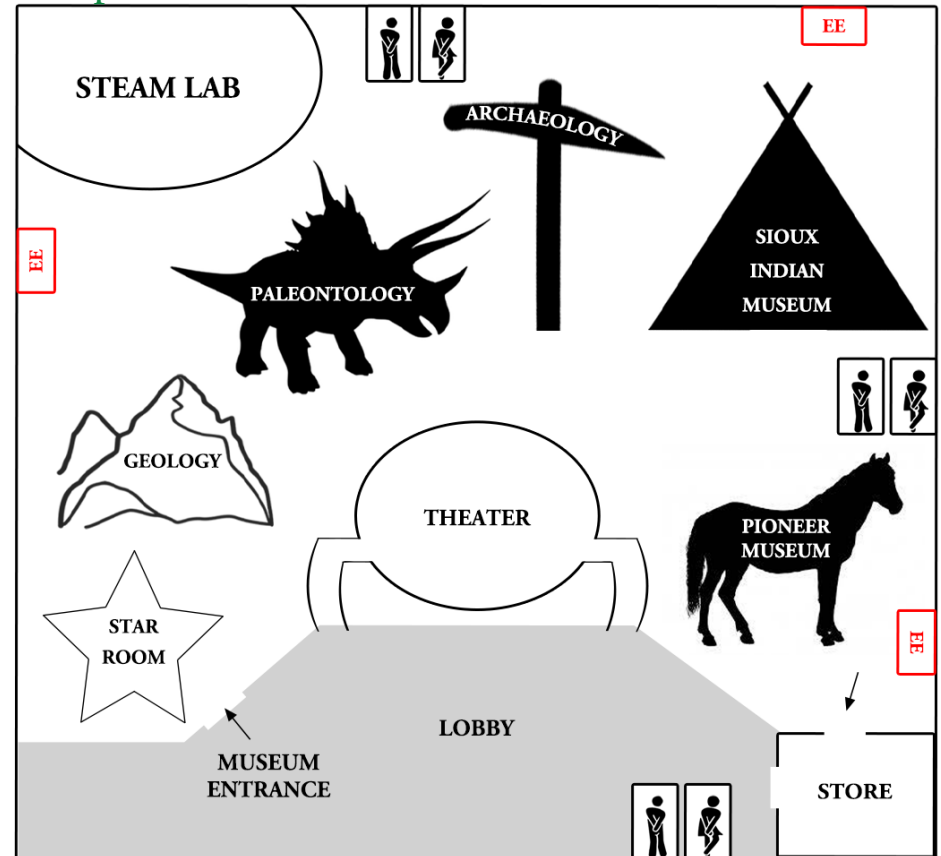

Wifi Router: JourneyGuest
Password: mymuseum!

Wells Fargo Theater Programs

THE JOURNEY

14 MIN

Black Hills history from the start of the universe to the dinosaurs and the people that followed

Thursday - Saturday

See the stars through the eyes of the Lakota people who share traditional stories and modern science

Thursday - Saturday

10:45 a.m.

1:45 p.m.

3:45 p.m.

Sunday

1:45 p.m.

Journey Into Space

See the constellations and more in this surreal space museum, the only one of it's kind between Denver and Minneapolis!

Thursday - Saturday

11:45 a.m.

3:00 p.m.

Sunday

2:43p.m.

STEAM WEEKENDS

WEEKLY INTERACTIVE EDUCATION

Thursday - Saturday

10:30a.m & 2:00p.m

Sunday

2:00pm

EE = EMERGENCY EXIT